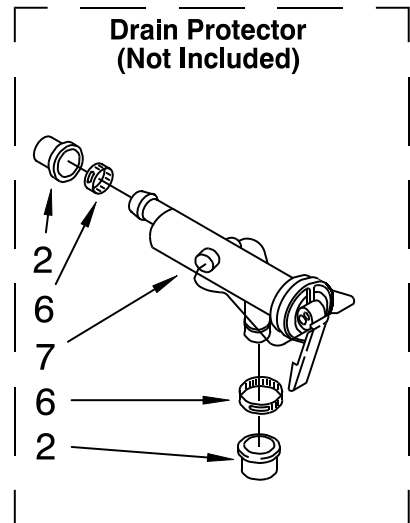

FOR ORDERING INFORMATION REFER TO PARTS PRICE LIST

TRANSMISSION, MOTOR AND PUMP PARTS

For Model: LCR7244HQ1

(White)

Illus. No.	Part No.	DESCRIPTION
1	3428430	Screw
2	3934662	Hex Nut (2)
3	3967287	Shield, Motor Splash
4	3428323	Brake Band
5	3428342	Spring, Brake
6	3429750	Washer
7	3428359	Pulley, Splutch
8	3428378	Cam, Splutch
9	3934678	Snap Ring
10	3934212	Spring, Splutch
11	3428380	Slider, Splutch
12	3428379	Cam Ring, Splutch
13	3966774	Solenoid
14	3934735	Hub, Drive
15	3430205	Plate, Bottom
16	3428429	Saddle Block
17	3428179	Gasket, Hub
18	3934700	Drive Belt
19	3934714	Screw
20	3934201	Motor, Main Drive (Includes Item 6)
21	3935999	Shield, Pulley
22	3967956	Pump (Complete)
23	3428286	Seal
25	3967955	Screw
26	3934663	Bolt, Motor Mounting (2)
27	3934183	Pin, Brake Band
31	3429705	Protector, Edge
34	3967288	Shield, Solenoid
35	3429563	Tie, Wire
37	3429416	Lock, Solenoid
38	3430197	Shield, Motor Connector
39	3967815	Shield, Pump
40	3966743	Transmission Kit

FOR ORDERING INFORMATION REFER TO PARTS PRICE LIST

SUSPENSION PARTS

For Model: LCR7244HQ1

(White)

Illus. No.	Part No.	DESCRIPTION
1	3935137	Suspension Rod, Front (2)
2	3935136	Suspension Rod, Rear (2)
3	3967051	Strap, Snubber(4)
4	3968380	Ball, Upper Suspension (4)
5	3429938	Capacitor
6	3428343	Bracket, Capacitor
7	3934040	Screw, Bracket
10	3428033	Screw (4)

FOR ORDERING INFORMATION REFER TO PARTS PRICE LIST

WIRING HARNESS PARTS

For Model: LCR7244HQ1

(White)

Illus. No.	Part No.	DESCRIPTION
1	3968671	Harns/Power Cord (Includes Clip)
2	3966718	Kit,(Power Cord Only)
3	3429563	Tie, Wire

FOR ORDERING INFORMATION REFER TO PARTS PRICE LIST

WATER SYSTEM PARTS

For Model: LCR7244HQ1

(White)

WS400

Illus. No.	Part No.	DESCRIPTION
1	285442	Connector Kit, Plastic Drain Hose
2	285321	Sleeve Kit, (Contains 2 Sleeves)
3	370447	Clamp, Hose
4	16272	Connector, Straight
5	285320	Siphon Break Kit (Not Included)
6	65349	Clamp, Hose
7	367031	Drain Protector (Not Included)